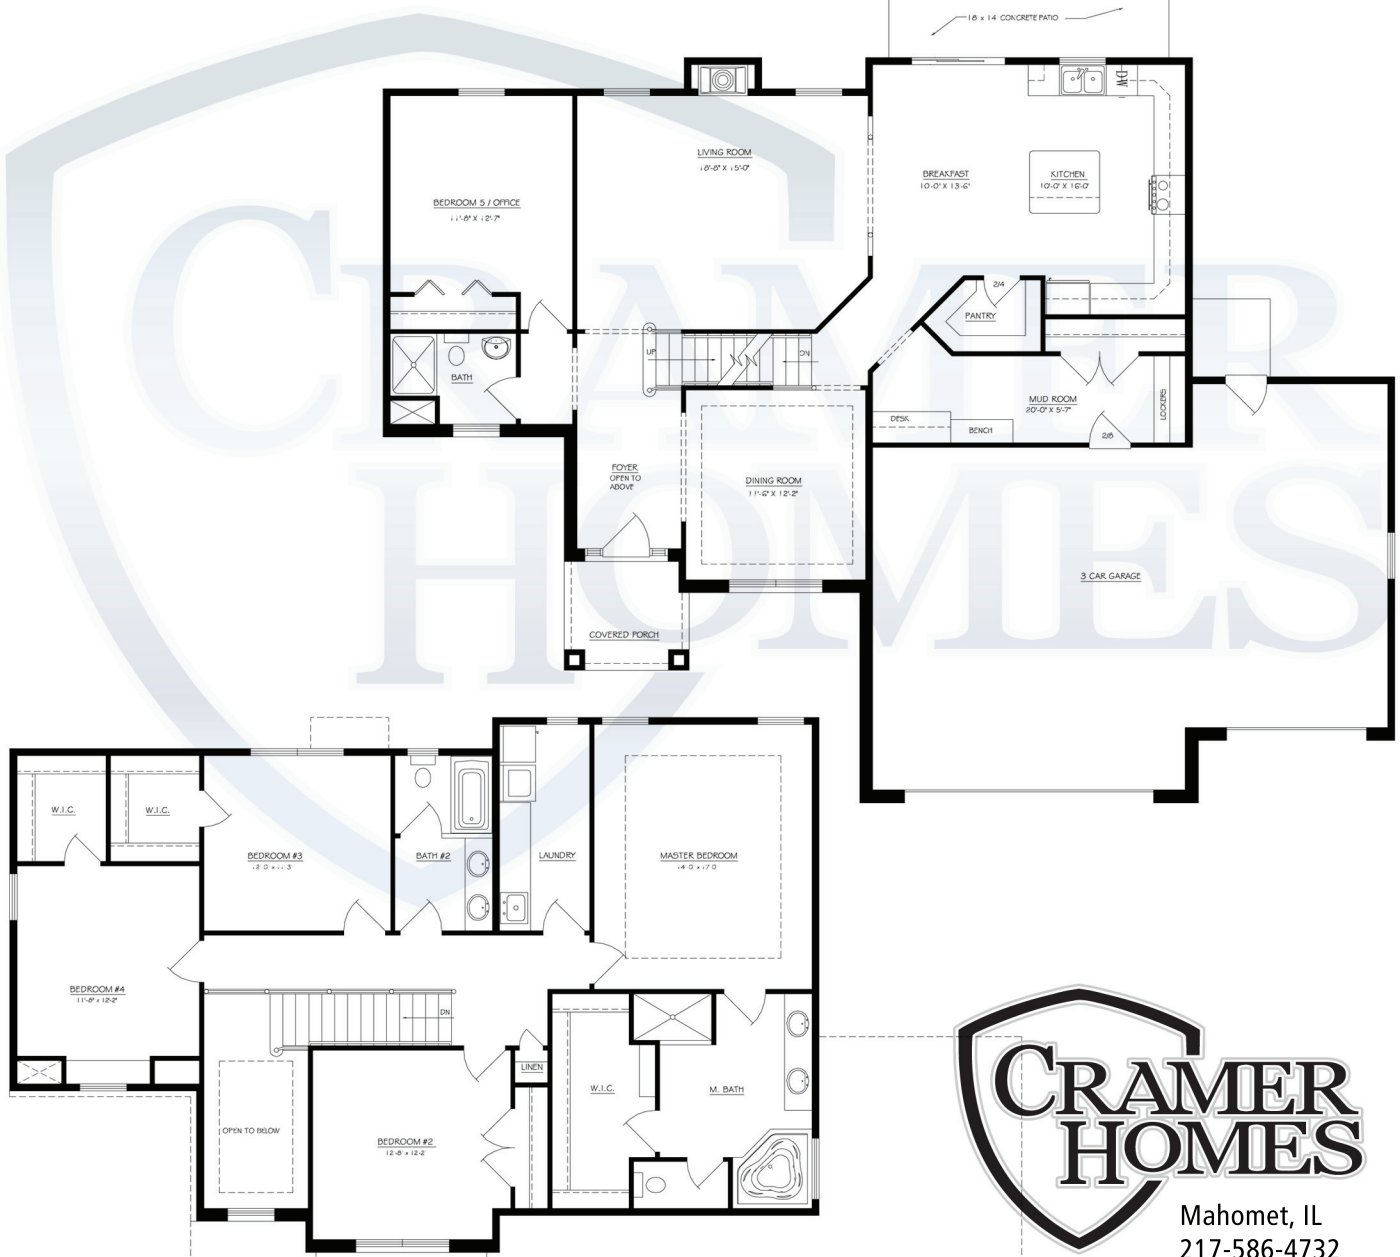

# EDGEBROOK

www.CRAMERCUSTOMHOMES.COM

First Floor	1413 sq ft
Second Floor	1396 sq ft
<b>Total</b>	<b>2809 sq ft</b>
Basement	1413 sq ft

This home design is the exclusive property of Cramer Custom Homes, Inc.